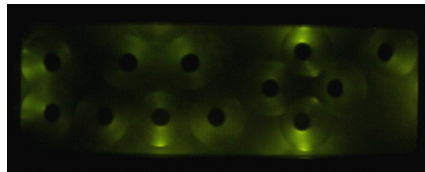

L.E.D. Button Illumination

This is pictures of the Button's illumination kits in there different colors using L.E.D.

RED [KIT](#)

GREEN [KIT](#)

YELLOW

No image available

BLUE [KIT](#)

ORANGE

No image available

WHITE

No image available